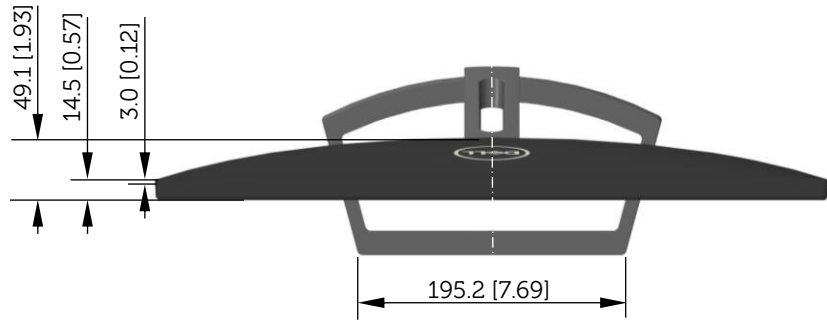

S2218H / S2218M Outline Dimension

Unit: mm (inch)
 Dimension: Nominal
 Scale: Not to scale

Back view of Monitor without stand

S2318H / S2318HX / S2318HN / S2318NX / S2318M Outline Dimension

Unit: mm (inch)
 Dimension: Nominal
 Scale: Not to scale

Back view of Monitor without stand