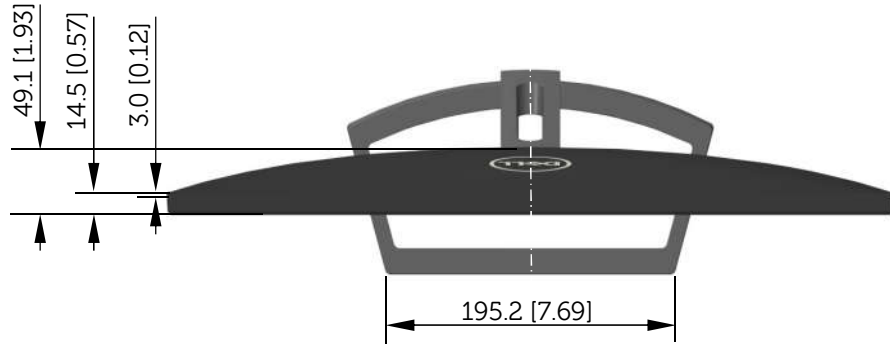

S2218H / S2218M Outline Dimension

Unit: mm (inch)
 Dimension: Nominal
 Scale: Not to scale

Back view of Monitor without stand

S2318H / S2318HX / S2318HN / S2318NX / S2318M Outline Dimension

Unit: mm (inch)
 Dimension: Nominal
 Scale: Not to scale

Back view of Monitor without stand