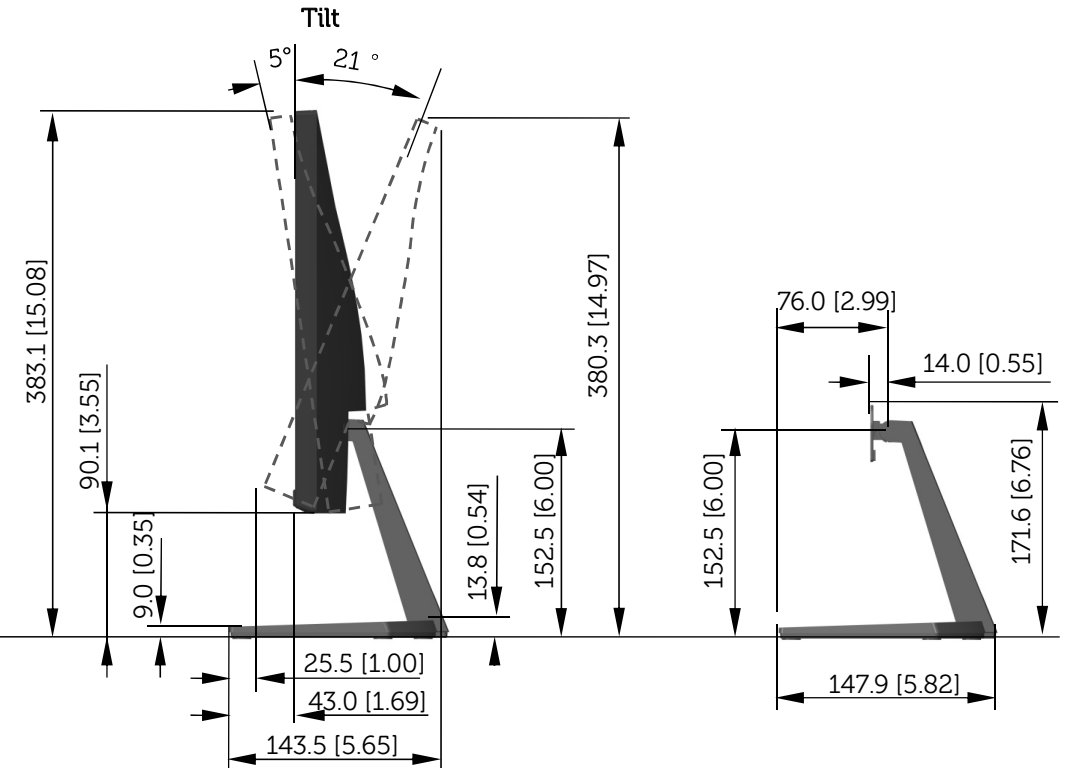

S2218H / S2218M Outline Dimension

Unit: mm (inch)
 Dimension: Nominal
 Scale: Not to scale

Back view of Monitor without stand

S2318H / S2318HX / S2318HN / S2318NX / S2318M Outline Dimension

Unit: mm (inch)
 Dimension: Nominal
 Scale: Not to scale

Back view of Monitor without stand