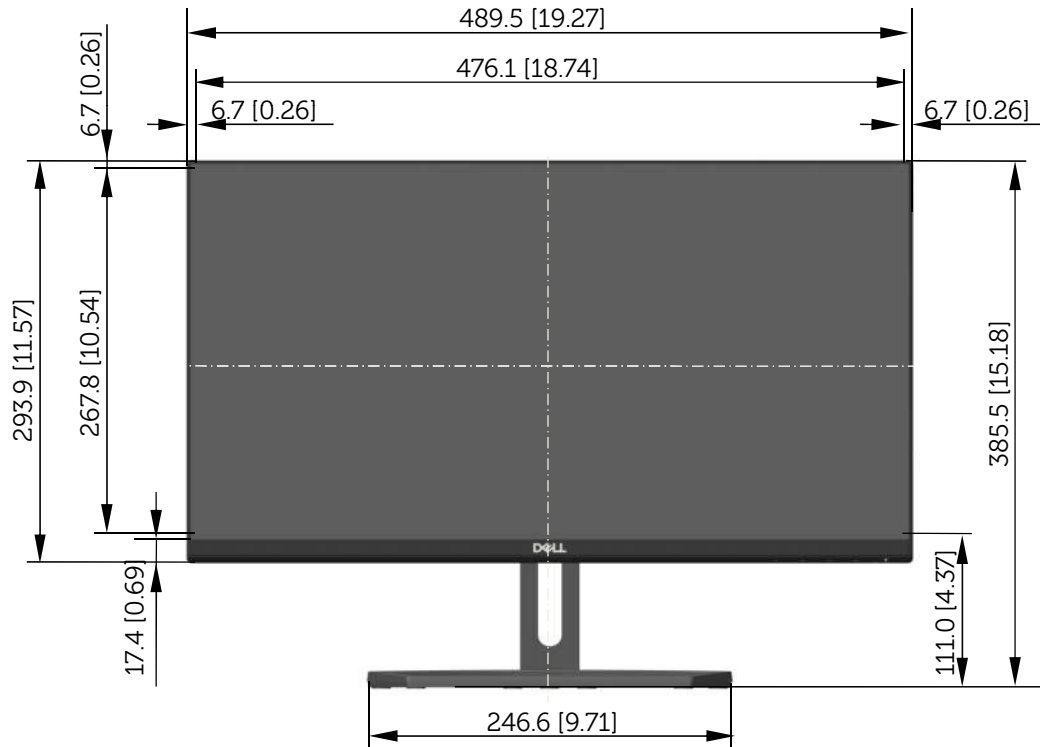

S2218H / S2218M Outline Dimension

Unit: mm (inch)
 Dimension: Nominal
 Scale: Not to scale

Back view of Monitor without stand

S2318H / S2318HX / S2318HN / S2318NX / S2318M Outline Dimension

Unit: mm (inch)
 Dimension: Nominal
 Scale: Not to scale

Back view of Monitor without stand